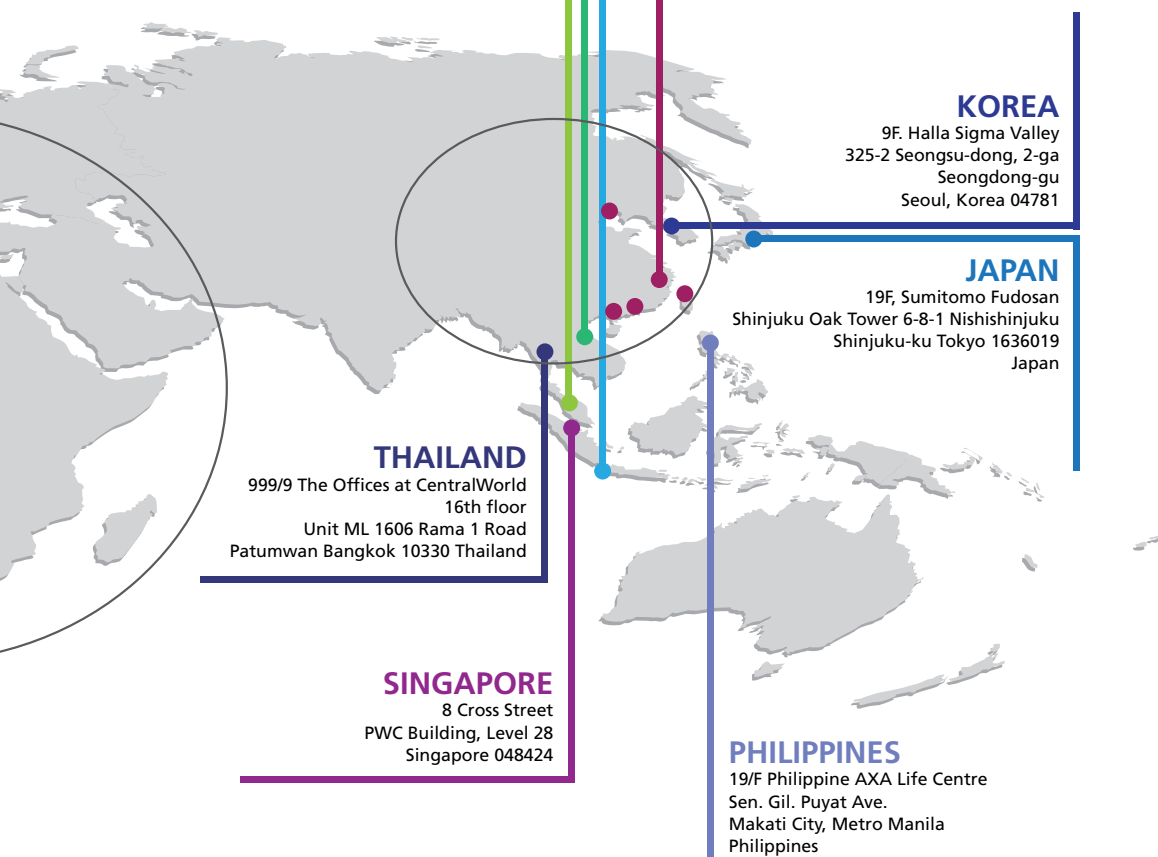

INDONESIA
Ronny Kurniawan
Licensee
+62 21 295 33 333
indonesia@trainocate.com
trainocate.com

VIETNAM

12F, TNR Tower,
115 Tran Hung Dao Street
Hoan Kiem District
Hanoi, Vietnam

INDONESIA

The H Tower, 17th Floor, Suite D
Jalan HR Rasuna Said Kav. 20
(next Pasar Festival)
Jakarta Selatan, DKI Jakarta 12940
Indonesia