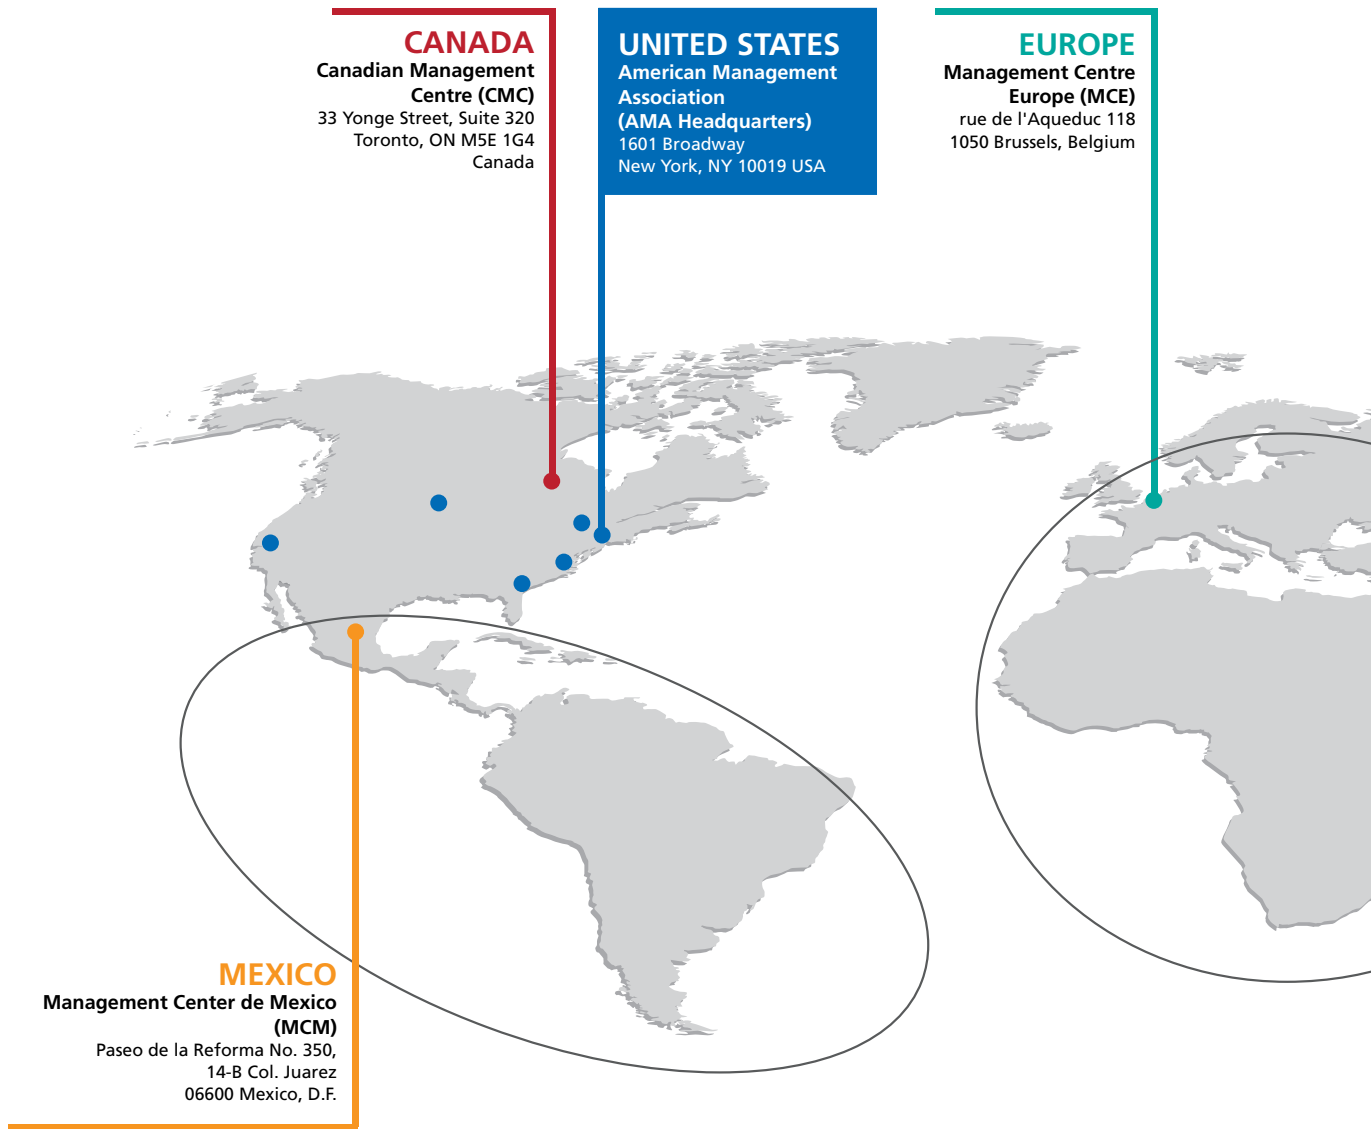

AMA's International Presence

MEXICO
Jorge Perez-Rubio
+52 55 3098 3300
info@amamex.org.mx
www.amamex.org.mx

CANADA
John Wright
+1 416 214 5678
cmcinfo@cmcoutperform.com
www.cmcoutperform.com

UNITED STATES
Manny Avramidis
President & Chief Executive Officer
+1 212 586 8100
info@amanet.org
www.amanet.org

EUROPE
Patrick Faniel
+32 2 543 2400
info@mce.eu
mce.eu

MALAYSIA
Sharifah Rafidah
Licensee
+60 36205 4818
solution@imperialconsulting.com
imperialconsulting.com

VIETNAM
Ha Pham
Licensee
+844 3632 1929
vietnam@trainocate.com
trainocate.com

INDONESIA
Ronny Kurniawan
Licensee
+62 21 295 33 333
indonesia@trainocate.com
trainocate.com